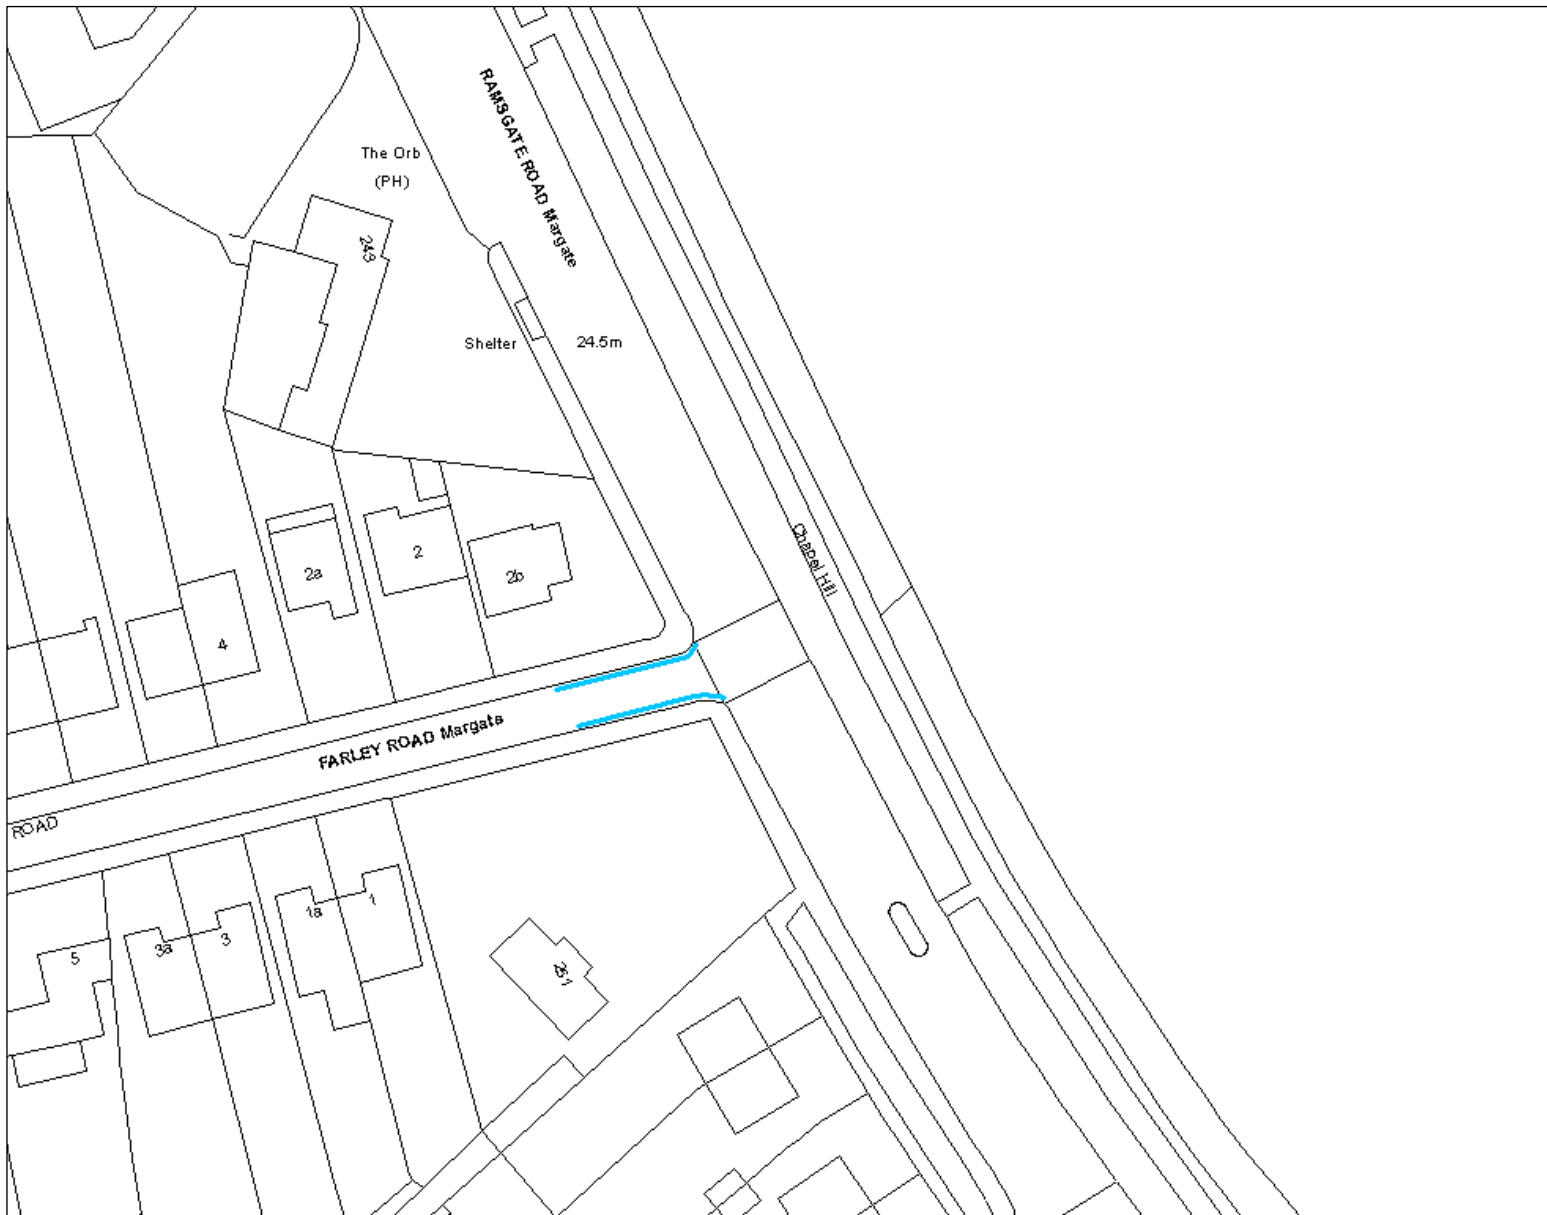

Farley Road, Margate. Site plan 3

15 Metres proposed
double yellow lines

Site Plan 3
Farley Road,
Margate

SLI 100018261